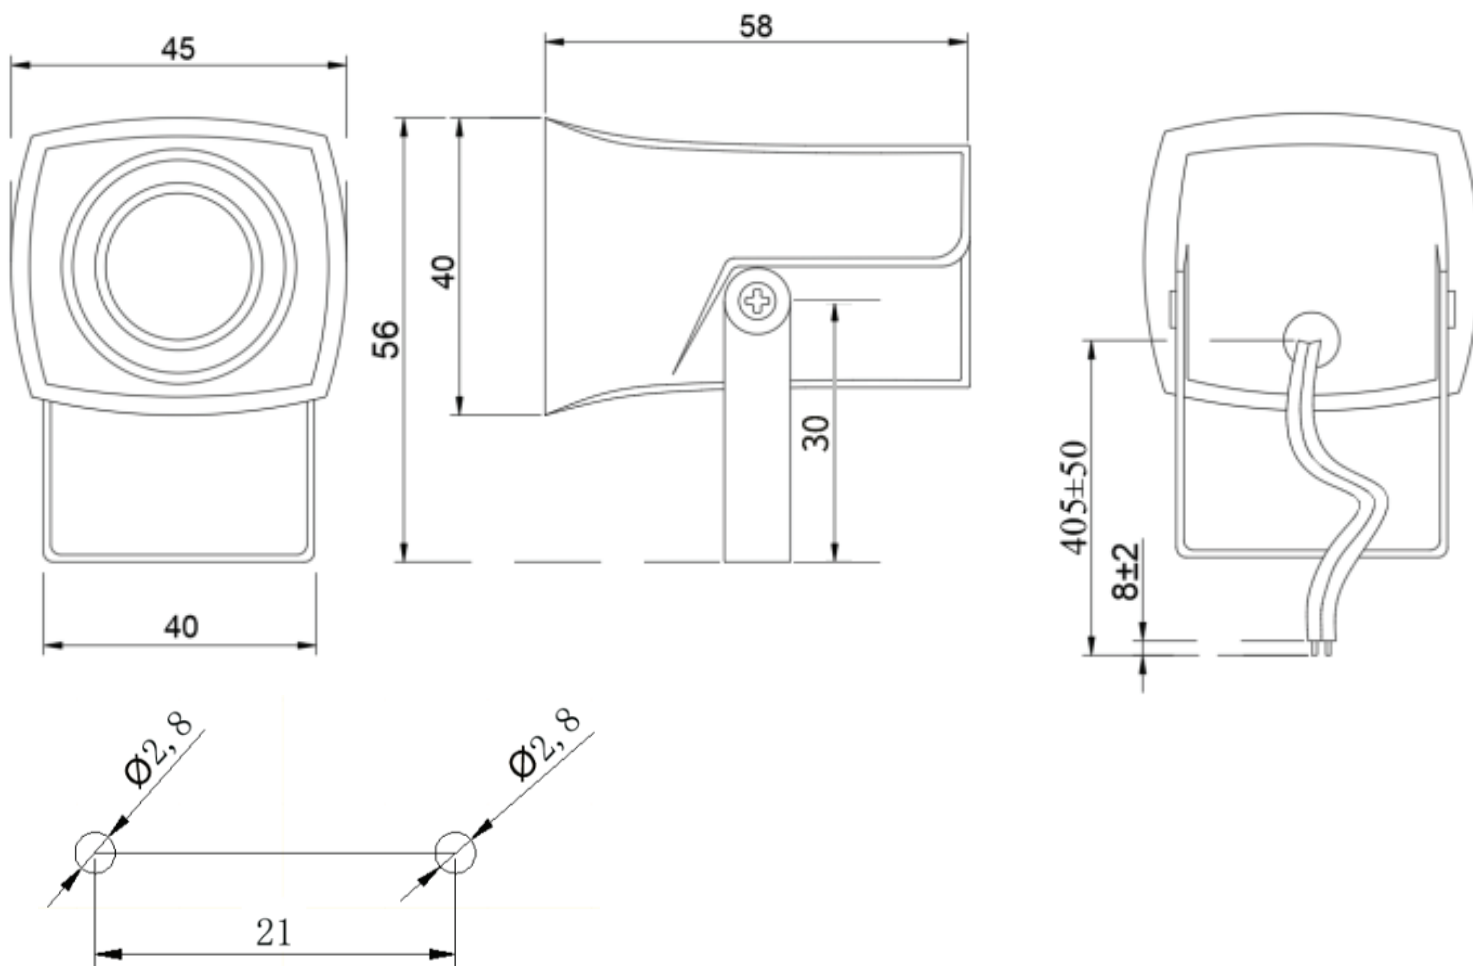

**SERIES:** CPS-4059X-X105PM | **DESCRIPTION:** SIREN

**FEATURES**

- multiple tone options
- black or white case color
- mounting bracket
- 103 dB @ 1 m

**SPECIFICATIONS**

parameter	conditions/description	min	typ	max	units
rated voltage			24		Vdc
operating voltage		12		24	Vdc
current consumption	at rated voltage one tone model			80	mA
	six tone model			200	mA
	bibi tone model			80	mA
	melodic tone model			80	mA
sound pressure level	at 1 m, rated voltage one tone model	103			dB
	six tone model	100			dB
	bibi tone model	100			dB
	melodic tone model	90			dB
tone	one tone, six tone, bibi tone, melodic tone models				
dimensions	58 x 45 x 40				mm
weight			47		g
material	ABS (black or white models)				
terminal	wire leads				
operating temperature		-20		85	°C
storage temperature		-20		60	°C
RoHS	yes				
IP level	IP44				

**PART NUMBER KEY**

## MECHANICAL DRAWING

units: mm  
tolerance:  $\pm 3$  mm

wire: UL 1007, 24 AWG

Recommended Mounting Hole Layout