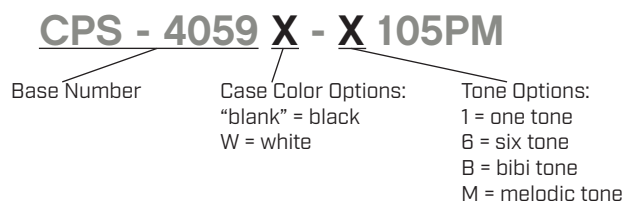

PART NUMBER KEY